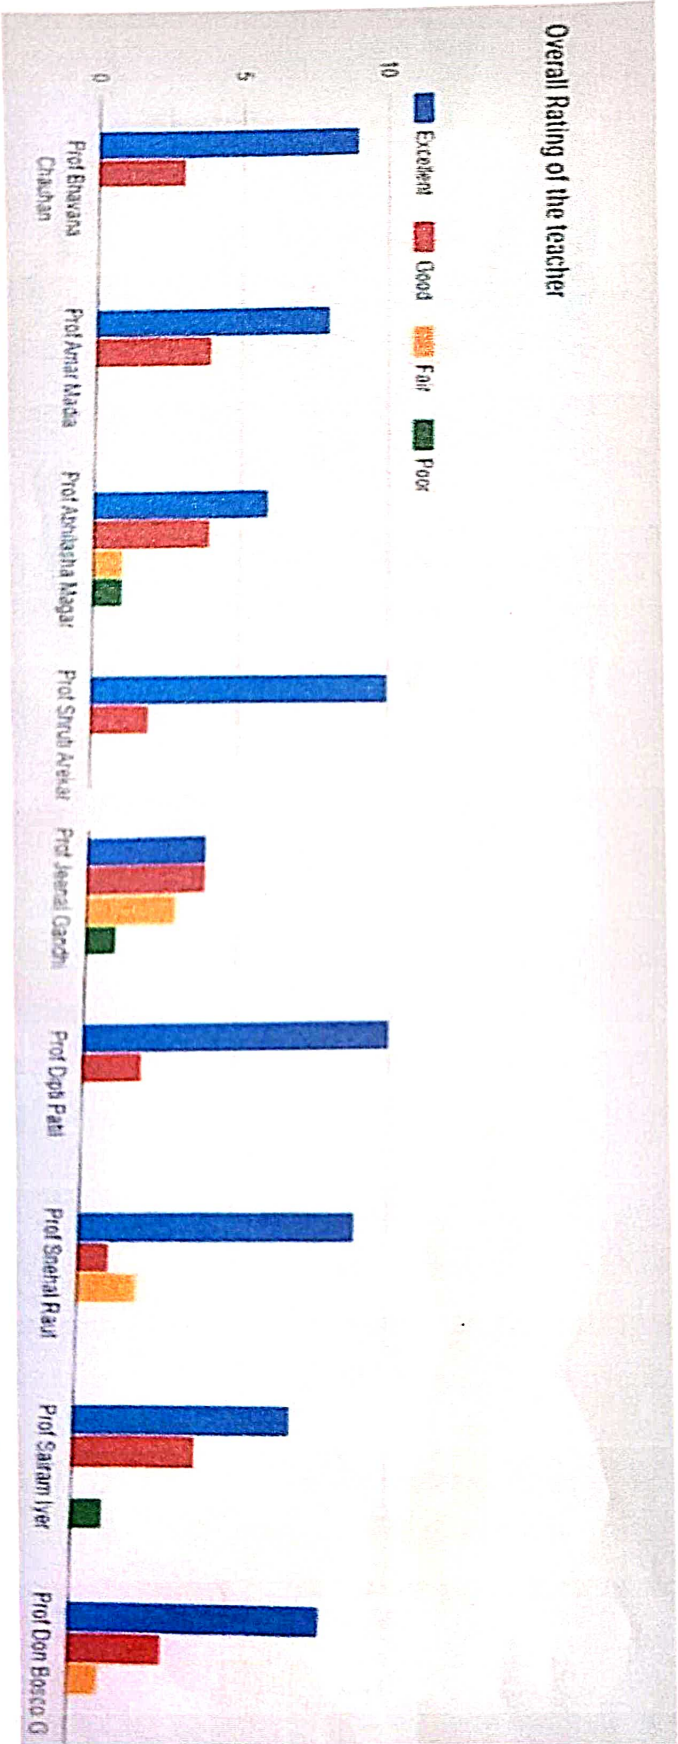

**VIDYAVARDHINI'S  
A.V. COLLEGE OF ARTS, K.M. COLLEGE OF COMMERCE & E.S.A.  
COLLEGE OF SCIENCE, VASAI ROAD, DIST - PALGHAR 401 202**

Department of BBI  
Academic Year 2022-23

**Overall Teacher's Feedback for the Year 2022-23**