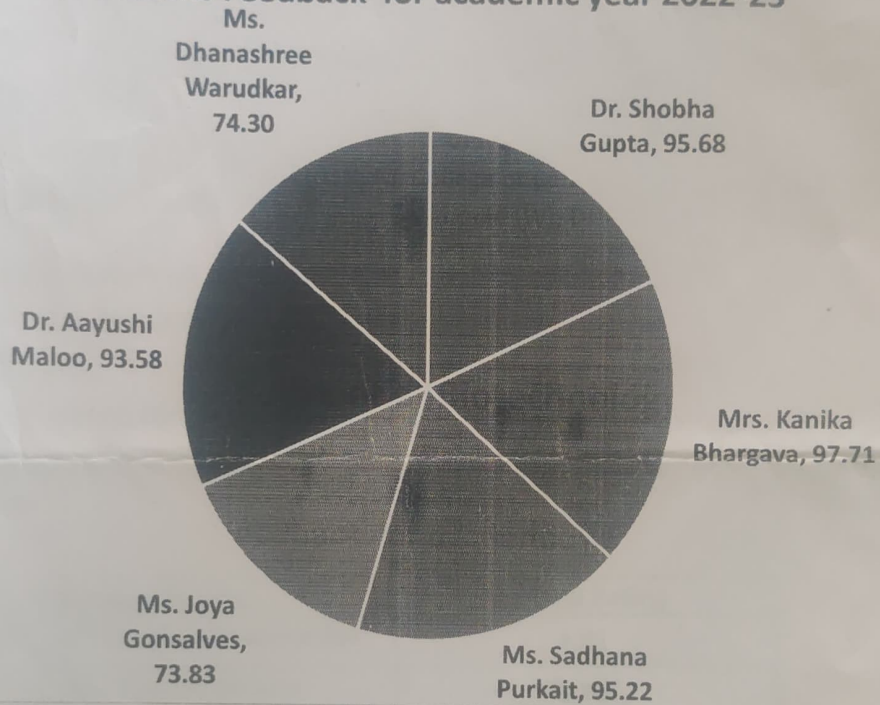

Vidyavardhini's
A. V. College of Arts, K. M. College of Commerce, E. S. A. College of Science,
Vasai road (W), Dist- Palghar 401202

Department of Biotechnology

Students Feedback for academic year 2022-23