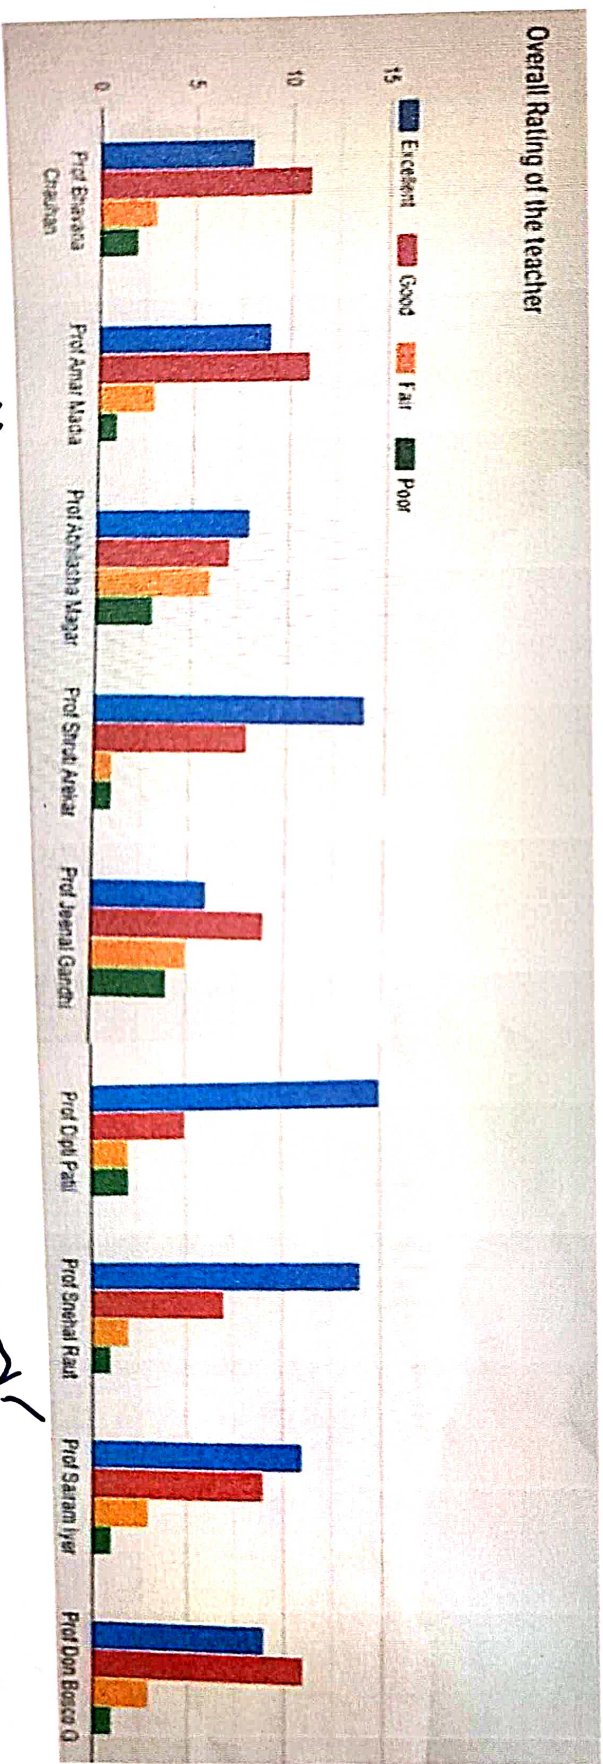

VIDYAVARDHINI'S
A.V. COLLEGE OF ARTS, K.M. COLLEGE OF COMMERCE & E.S.A.
COLLEGE OF SCIENCE, VASAI ROAD, DIST - PALGHAR 401 202

Department of BMS
 Academic Year 2022-23

Overall Teacher's Feedback for the Year 2022-23